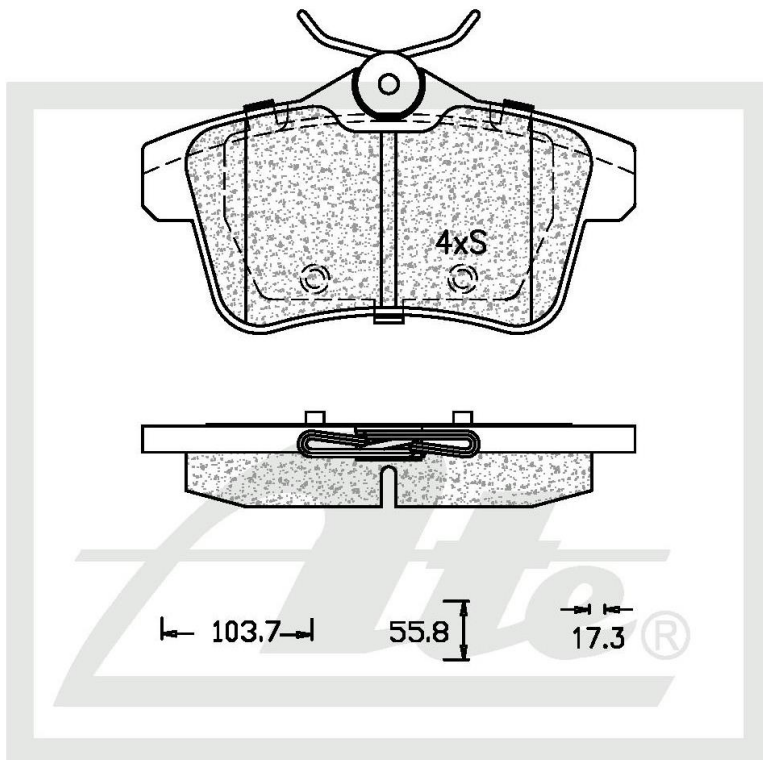

ATE1461

NEW PART NUMBER

Drawing

Details of New Part

Brake Pad – Rear

Product Dimensions

Length – 103.7mm

Height – 55.8mm

Thickness – 17.3mm

Package Dimensions

Weight – 1121.10g

L – 170.80mm

W – 137.59mm

H – 56.34mm

Barcode

Front Position Rear